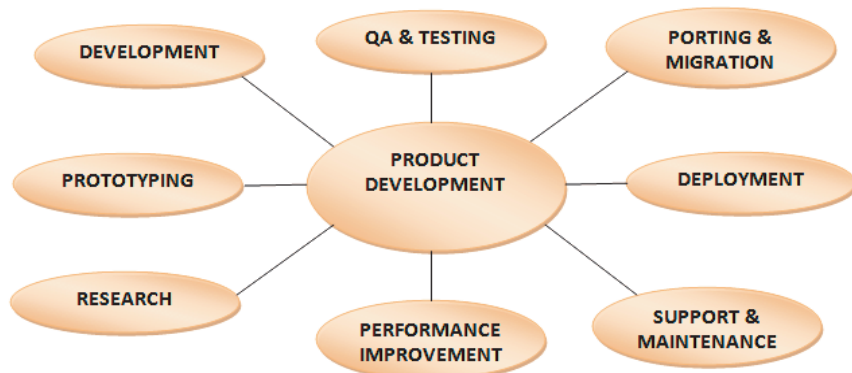

## Achievements:

Enable IT Solutions Pvt. Ltd. is a partner in developing a unique revolutionary diagnostic tool for Psychiatry, for which national patent is awaited.

“We found LIMS extremely user-friendly and easy to configure software for laboratory. It is perfectly suitable for Indian users” –  
**Marshal GeoTest Laboratory, Raipur**

“We have invested a lot of funds on in-house development of LIMS, but we couldn't succeed, today we found Ensō-LIMS to be more complete from a lab ERP point of view and is at a much lesser cost than that invested by us. – **Soiltech India Pvt. Ltd.**

## Industry Verticals

- Healthcare
- Life-sciences
- Infrastructure
- Education
- Cloud, mobility and e-Commerce

Enabling Efficiencies Through Robust Process and Cost-effective Solutions

## PRODUCT DEVELOPMENT LIFE CYCLE